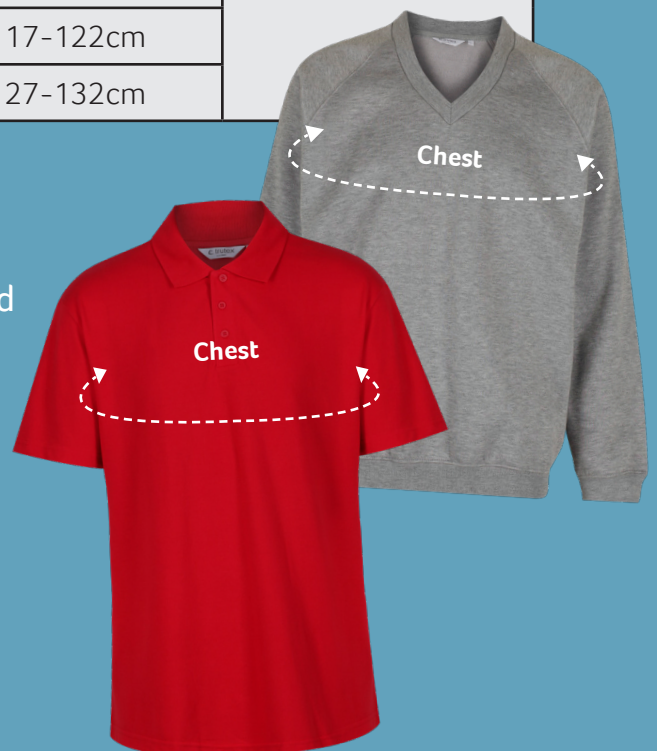

TRUTEX

MADE TO LAST SCHOOLWEAR

WHAT'S MY SIZE?

A guide to choosing the right size...

Poloshirts & Sweatshirts

Size	Chest Size (inches)	Chest Size (cm)	Age Guide
1/2	18/19"	46-48cm	1-2yrs
2/3	19/20"	48-51cm	2-3yrs
3/4	20/22"	51-56cm	3-4yrs
5/6	22/23"	56-58cm	5-6yrs
7/8	23/25"	58-63cm	7-8yrs
9/10	25/27"	63-68cm	9-10yrs
XXS	28/30"	71-76cm	11yrs
XS	31/32"	79-81cm	12yrs
S	32/34"	81-86cm	13yrs
M	34/36"	86-91cm	14yrs
L	38/40"	96-102cm	15-16yrs
XL	42/44"	107-112cm	
XXL	46/48"	117-122cm	
XXXL	50/52"	127-132cm	

Sizing Guide

Click the link below to check out our quick and simple measuring guide explaining the correct and accurate way to measure your child for their Poloshirts and Sweatshirts.

[Click Here](#)

www.trutex.com